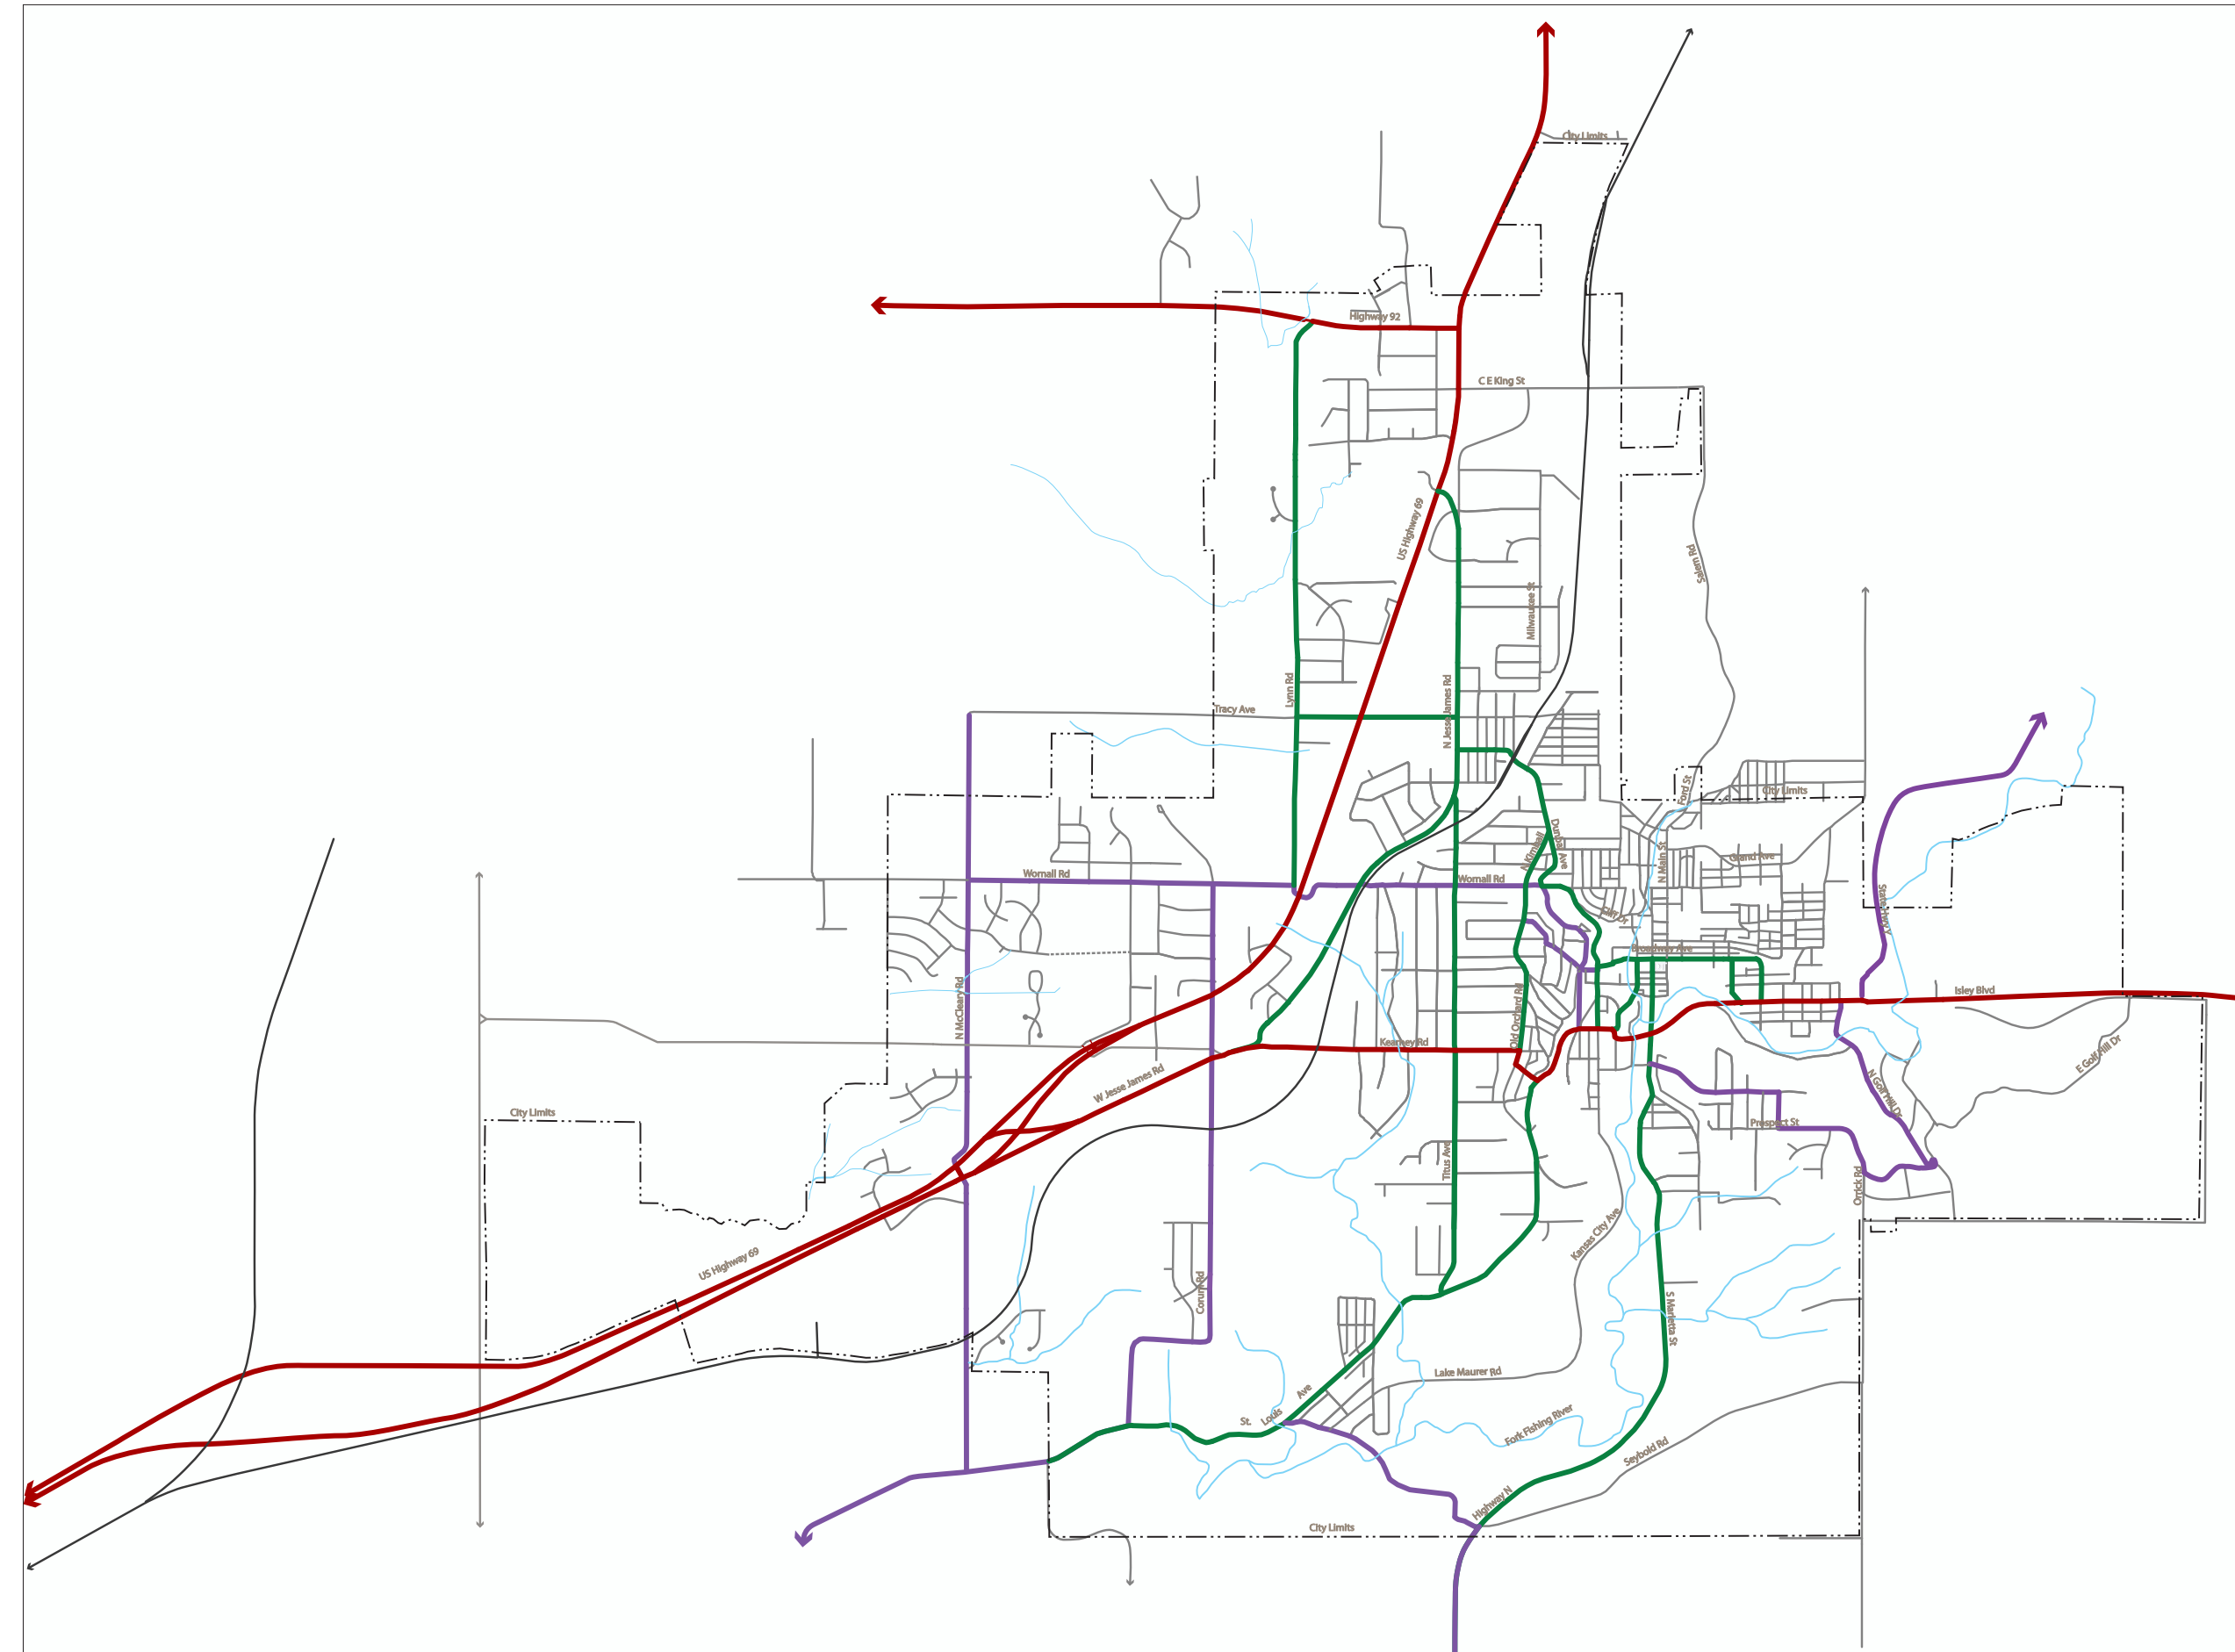

Map 5.1

# Functional Classification Map Excelsior Springs, MO

- Principal Arterial Streets
- Minor Arterial Streets
- Collector Streets
- Local Streets
- Railroad

JULY, 2009